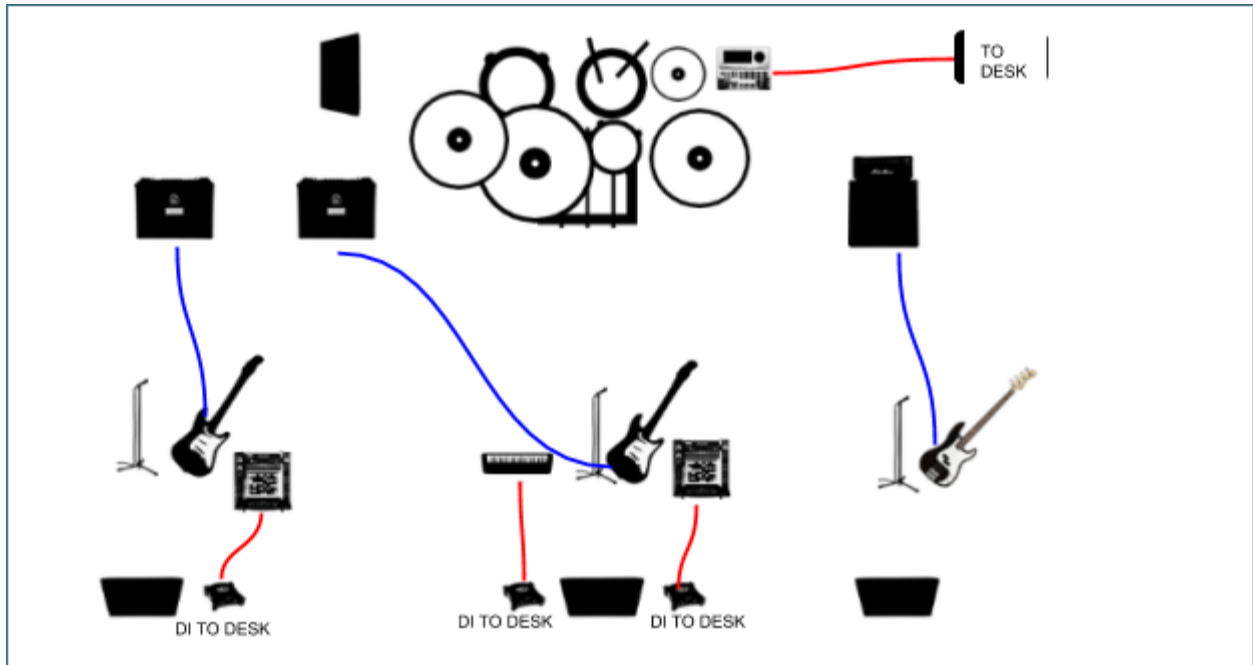

## EQUIPMENT LIST

- Kick Drum Shell
- Floor Tom Shell
- Rack Tom Shell
- Snare Drum
- Hi Hat
- Ride Cymbal
- Crash Cymbal (2)
- Guitar Amp Lead
- Guitar Amp Rhythm
- Bass Head and Cab
- Vocals (4)
- Roland SPD - SDX (playback+sample)
- Novation Synthesizer
- Akai MPX8 Sampler (2)

## INPUTS TO DESK

- ROLAND SPD SX [1 unit]  
**Stereo** out to desk for playback and samples (STAGE RIGHT DRUM KIT)
- AKAI MPX8 [2 units]  
**Mono** out to desk through DI for samples (X2 UNITS - STAGE FRONT, RIGHT AND CENTRE)
- NOVATION SYNTHESIZER [1 unit]  
**Mono** out to desk through DI for samples/Keyboard (STAGE FRONT CENTRE)