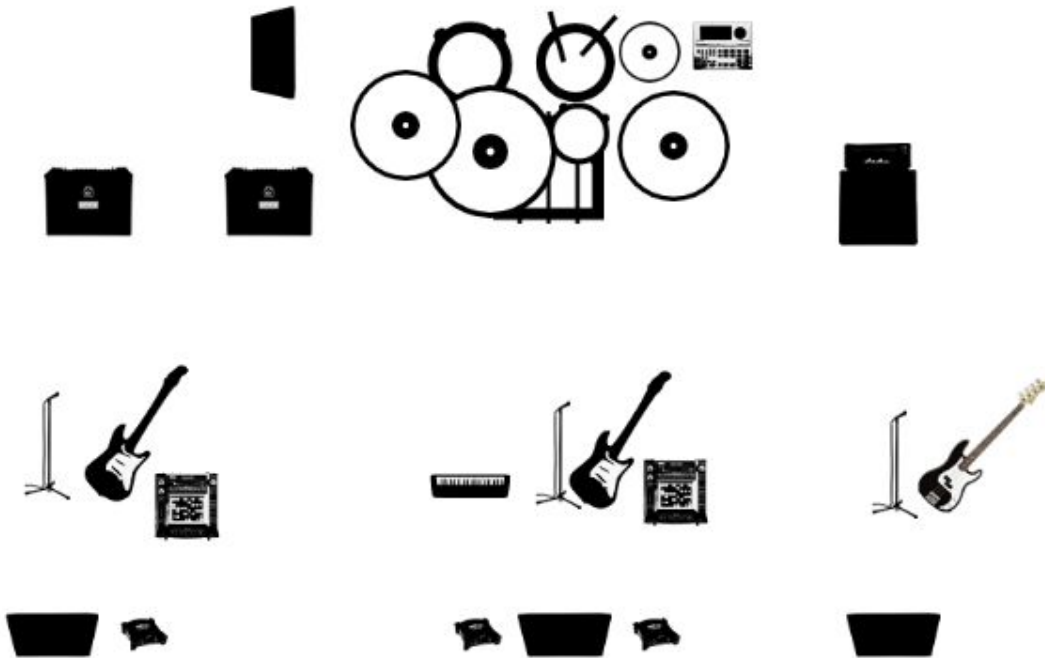

## EQUIPMENT LIST

- Kick Drum Shell
- Floor Tom Shell
- Rack Tom Shell
- Snare Drum
- Hi Hat
- Ride Cymbal
- Crash Cymbal (2)
- Guitar Amp Lead
- Guitar Amp Rhythm
- Bass Head and Cab
- Vocals (4)
- Roland SPD - SDX (playback+sample)
- Novation Synthesizer
- Akai MPX8 Sampler (2)

## INPUTS TO DESK

- ROLAND SPD SX [1 unit]  
**Stereo** out to desk for playback and samples (STAGE RIGHT DRUM KIT)
- AKAI MPX8 [2 units]  
**Mono** out to desk through DI for samples (X2 UNITS - STAGE FRONT, RIGHT AND CENTRE)
- NOVATION SYNTHESIZER [1 unit]  
**Mono** out to desk through DI for samples/Keyboard (STAGE FRONT CENTRE)